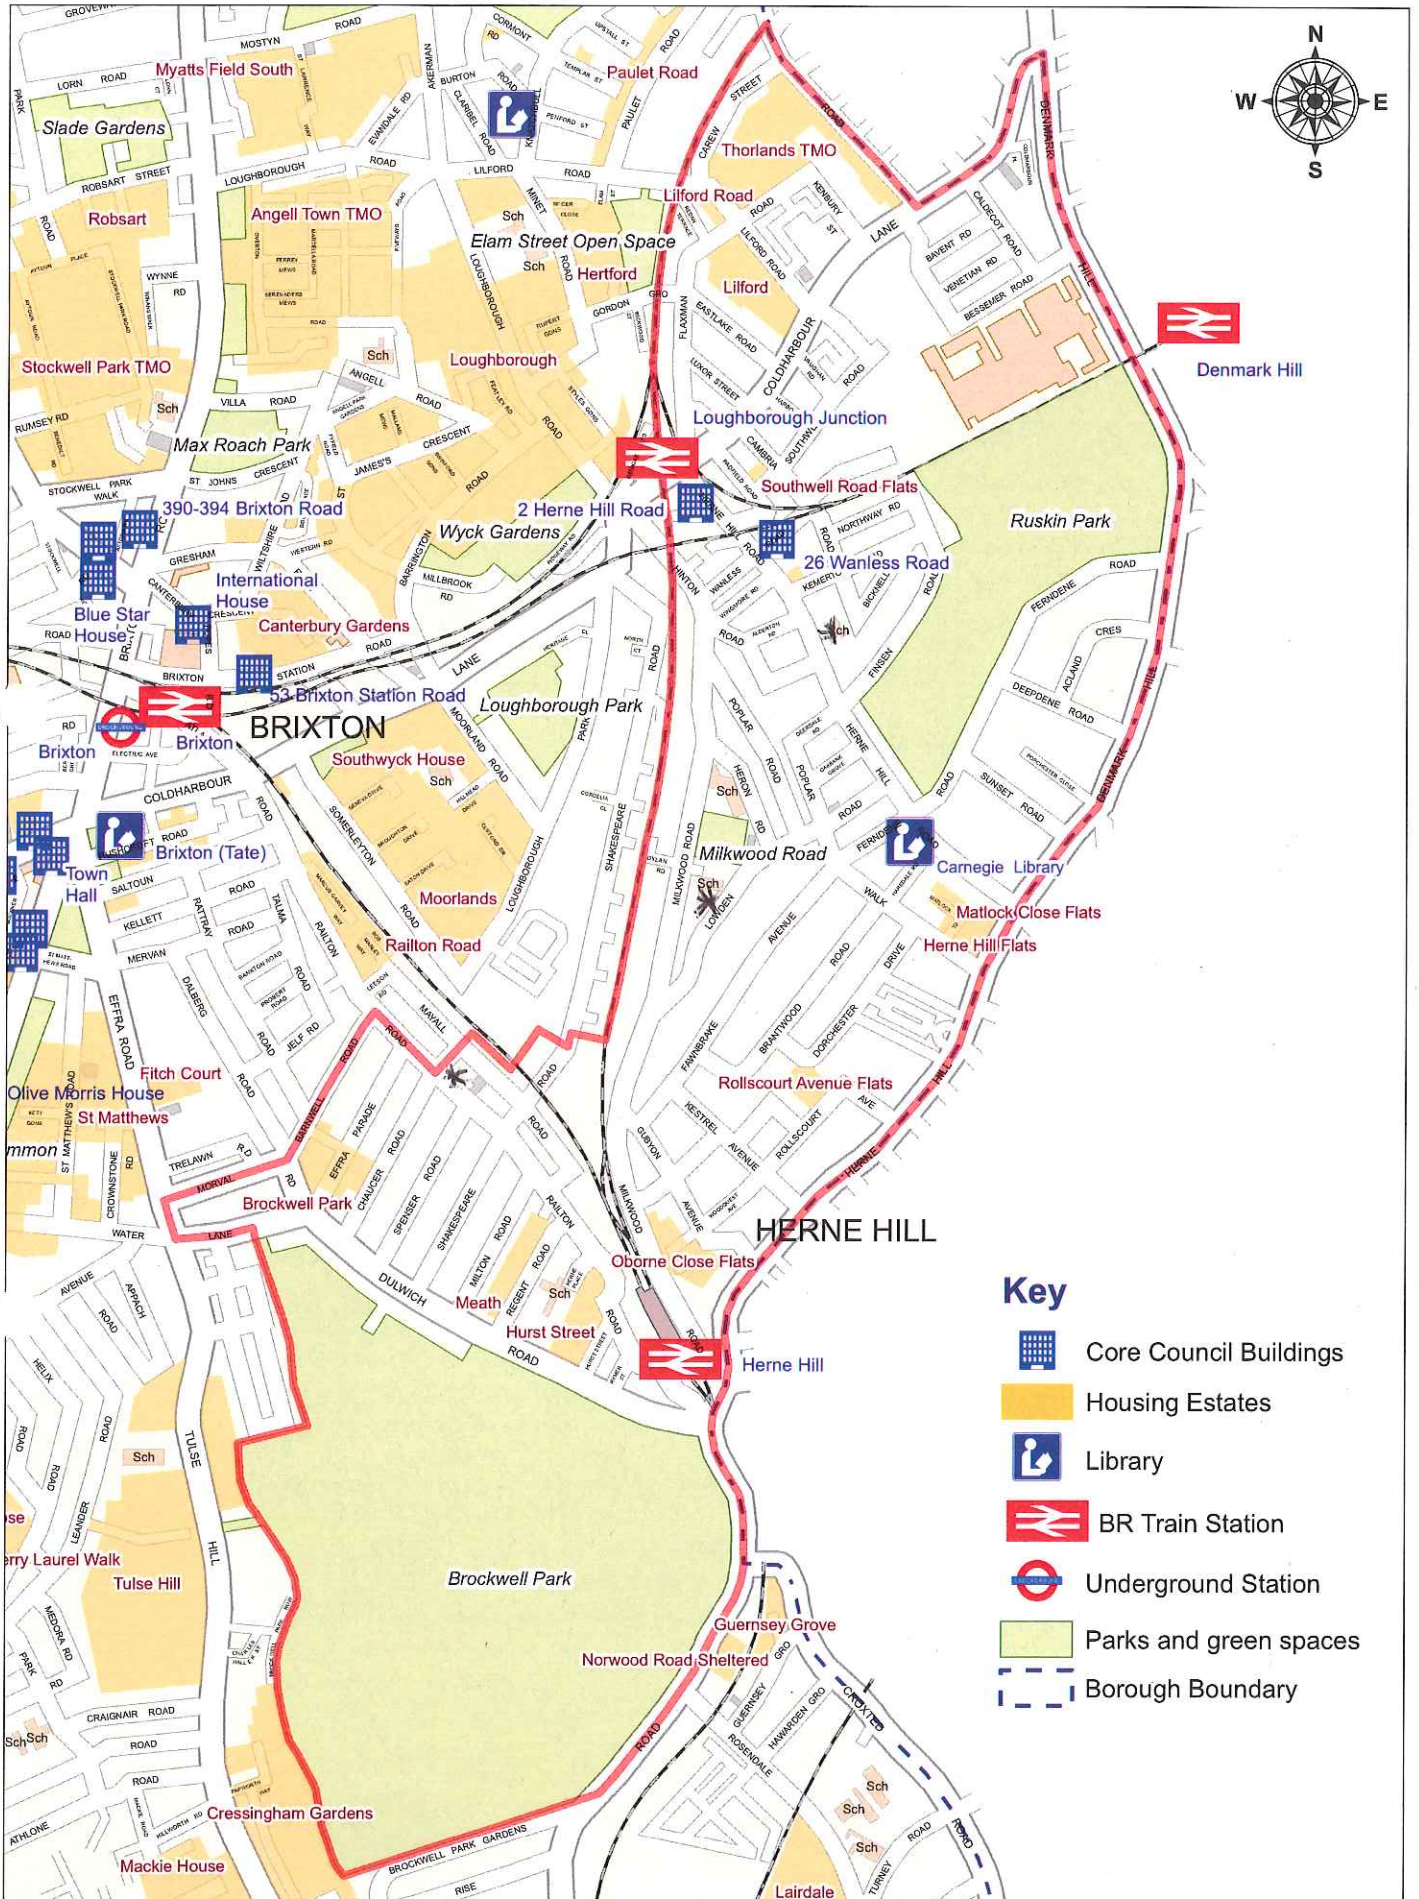

Herne Hill Ward

Key

- Core Council Buildings
- Housing Estates
- Library
- BR Train Station
- Underground Station
- Parks and green spaces
- Borough Boundary